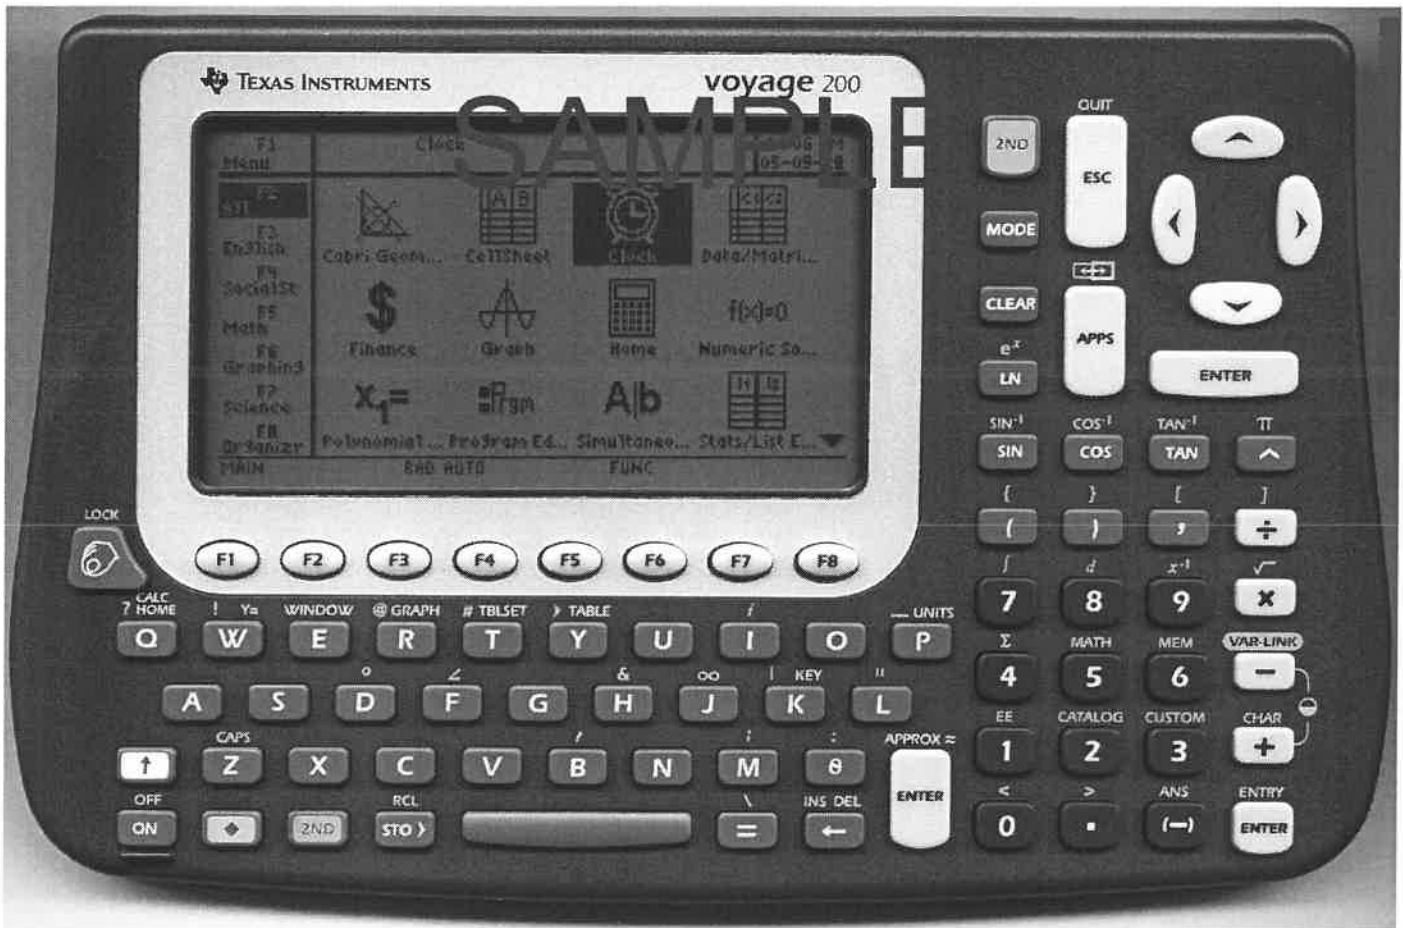

Calculator with QWERTY keys – NOT ALLOWED

Calculators with **QWERTY** keys also display the full alphabet (from A to Z) on their keys. These calculators are **NOT** allowed during the written test. See example below:

**Texas Instruments
Voyage 200 Calculator**

NOTE: ALL CALCULATORS LISTED IN THIS DOCUMENT ARE PROVIDED AS SAMPLES ONLY, AND DO NOT REPRESENT A COMPREHENSIVE COVERAGE OF THE CALCULATORS ALLOWED AND PROHIBITED DURING THE FIELD ENGINEERING AIDE WRITTEN TEST.