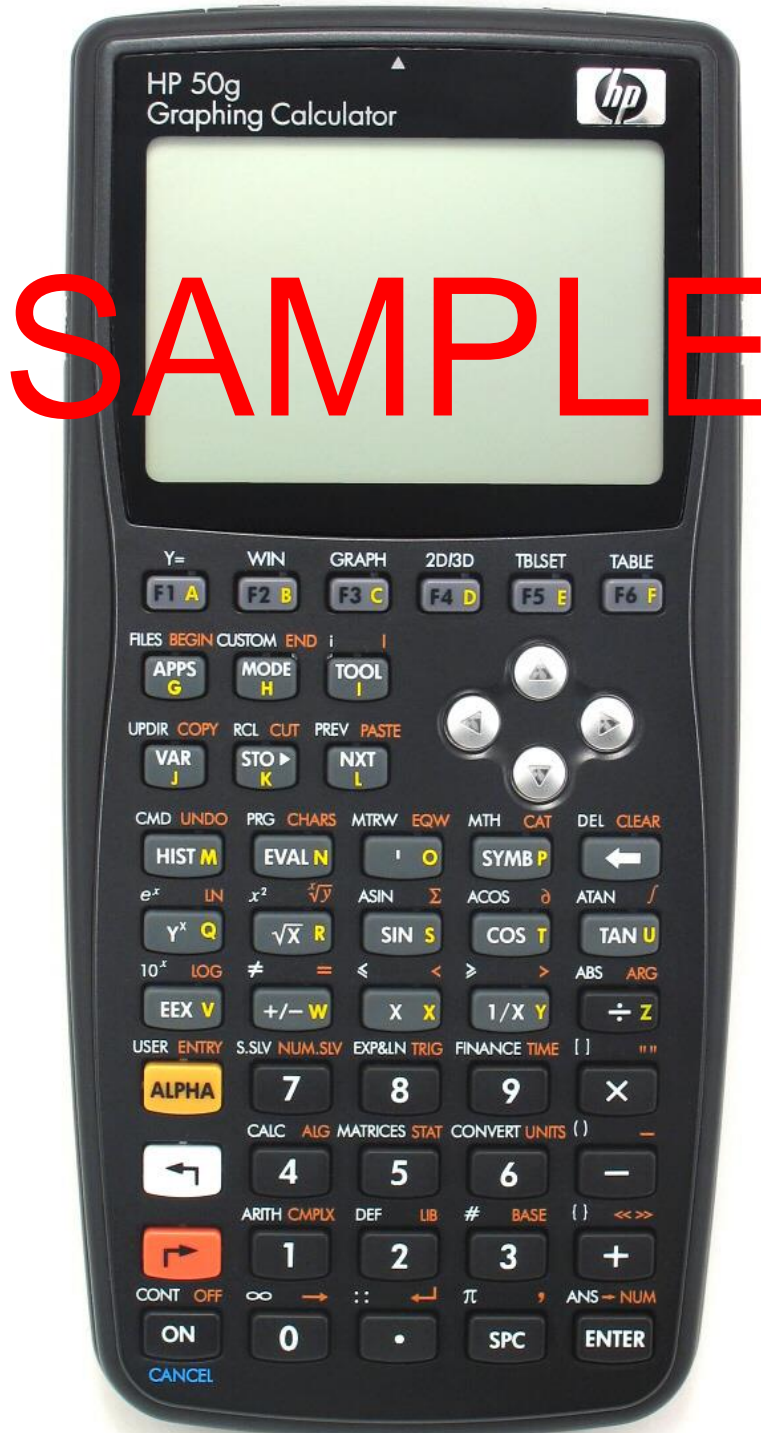

Programmable calculators – NOT ALLOWED

Programmable calculators are capable of storing text or alphanumeric data input by a user, and are also capable of external communication or internet connectivity. **Programmable calculators display the full alphabet (from A to Z) on their keys.** These calculators are **NOT** allowed during the written test. See example below:

**HP 50g
Programmable Graphing Calculator**